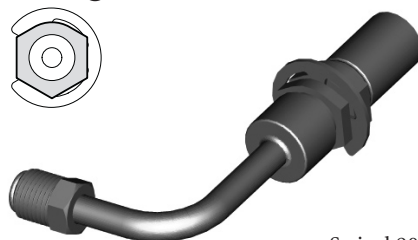

# MISCELLANEOUS HOSE FITTINGS

MALE SWIVEL

## HF100

Swivel

THREAD	FLARE	TUBE SIZE	OAL	FITS
7/16"NS	Double	1/4"	81mm	US

## HF101

Swivel 90°

THREAD	FLARE	TUBE SIZE	OAL	FITS
7/16"NS	Double	1/4"	-	US

## HF09

Swivel  
No. 3 JIC

THREAD	FLARE	TUBE SIZE	OAL	FITS
3/8"NF	37° Double	3/16"	58mm	V