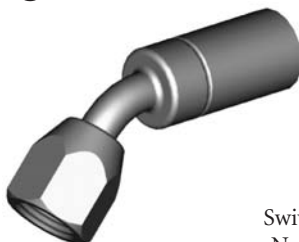

HF13

Swivel 45°
No. 4 JIC

THREAD	FLARE	TUBE SIZE	OAL	FITS
7/16"NF	37° Double	1/4"	56mm	V