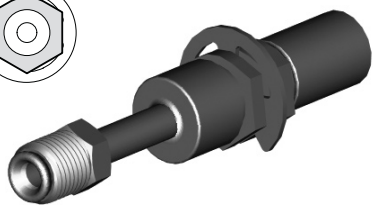

# MISCELLANEOUS HOSE FITTINGS

MALE SWIVEL

## HF100

Swivel

THREAD	FLARE	TUBE SIZE	OAL	FITS
7/16"NS	Double	1/4"	81mm	US

## HF101

Swivel 90°

THREAD	FLARE	TUBE SIZE	OAL	FITS
7/16"NS	Double	1/4"	-	US

## HF09

Swivel  
No. 3 JIC

THREAD	FLARE	TUBE SIZE	OAL	FITS
3/8"NF	37° Double	3/16"	58mm	V