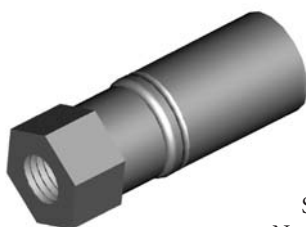

HF61

Swivel
No. 2 JIC

THREAD	FLARE	TUBE SIZE	OAL	FITS
5/16"NF	37° Double	-	35mm	V