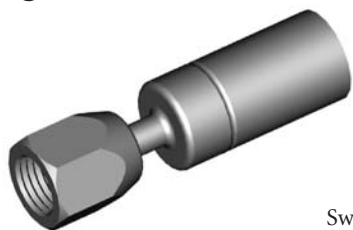

# MISCELLANEOUS HOSE FITTINGS

MALE SWIVEL

## HF100

Swivel

THREAD	FLARE	TUBE SIZE	OAL	FITS
7/16"NS	Double	1/4"	81mm	US

## HF101

Swivel 90°

THREAD	FLARE	TUBE SIZE	OAL	FITS
7/16"NS	Double	1/4"	-	US

## HF09

Swivel  
No. 3 JIC

THREAD	FLARE	TUBE SIZE	OAL	FITS
3/8"NF	37° Double	3/16"	58mm	V