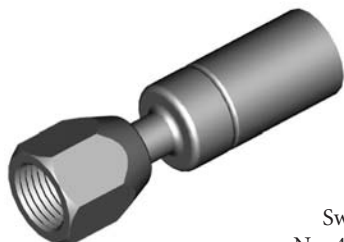

## HF10

Swivel 45°  
No. 3 JIC

THREAD	FLARE	TUBE SIZE	OAL	FITS
3/8"NF	37° Double	3/16"	52mm	V

## HF11

Swivel 90°  
No. 3 JIC

THREAD	FLARE	TUBE SIZE	OAL	FITS
3/8"NF	37° Double	3/16"	45mm	V

FEMALE SWIVEL

## HF12

Swivel  
No. 4 JIC

THREAD	FLARE	TUBE SIZE	OAL	FITS
7/16"NF	37° Double	1/4"	50mm	V