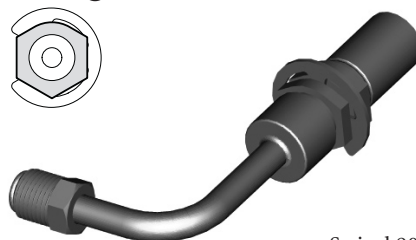

THREAD	FLARE	TUBE SIZE	OAL	FITS
7/16"NS	Double	1/4"	-	US

HF97

Swivel

THREAD	FLARE	TUBE SIZE	OAL	FITS
7/16"NS	Double	1/4"	-	US

HF98

Swivel 90°

THREAD	FLARE	TUBE SIZE	OAL	FITS
9/16"NF	Double	1/4"	-	US

HF99

Swivel 95°

THREAD	FLARE	TUBE SIZE	OAL	FITS
M10 x 1	DIN	3/16"	-	US

MALE SWIVEL

A = Asian EU = European US = United States UNI = Universal V = Various

MISCELLANEOUS HOSE FITTINGS

MALE SWIVEL

HF100

Swivel

THREAD	FLARE	TUBE SIZE	OAL	FITS
7/16"NS	Double	1/4"	81mm	US

HF101

Swivel 90°

THREAD	FLARE	TUBE SIZE	OAL	FITS
7/16"NS	Double	1/4"	-	US

HF09

Swivel
No. 3 JIC

THREAD	FLARE	TUBE SIZE	OAL	FITS
3/8"NF	37° Double	3/16"	58mm	V