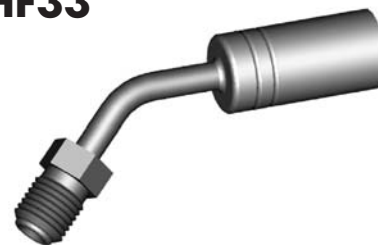

HF16

Swivel

THREAD	FLARE	TUBE SIZE	OAL	FITS
3/8"NF	Double	3/16"	57mm	V

HF16B

Swivel - Brass

THREAD	FLARE	TUBE SIZE	OAL	FITS
3/8"NF	Double	3/16"	49mm	V

HF17

Swivel 90°

THREAD	FLARE	TUBE SIZE	OAL	FITS
3/8"NF	Double	3/16"	49mm	V

HF18

Swivel

THREAD	FLARE	TUBE SIZE	OAL	FITS
1/2"NF	Double	5/16"	72mm	V

HF28

Swivel

THREAD	FLARE	TUBE SIZE	OAL	FITS
1/2"NF	Double	5/16"	60mm	V

HF29

Swivel 90°

THREAD	FLARE	TUBE SIZE	OAL	FITS
1/2"NF	Double	5/16"	62mm	V

HF33

Swivel 45°

THREAD	FLARE	TUBE SIZE	OAL	FITS
3/8"NF	Double	3/16"	65mm	V

HF34

Swivel

THREAD	FLARE	TUBE SIZE	OAL	FITS
M10 x 1	Double	3/16"	71mm	V

HF39

Swivel

THREAD	FLARE	TUBE SIZE	OAL	FITS
7/16"NS	Double	1/4"	54mm	V

HF52

Swivel

THREAD	FLARE	TUBE SIZE	OAL	FITS
M10 x 1	DIN	3/16"	57mm	US

MALE SWIVEL

A = Asian