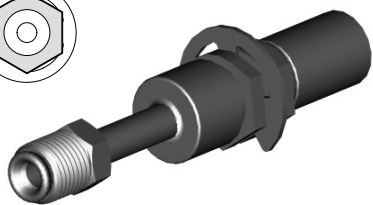

THREAD	FLARE	TUBE SIZE	OAL	FITS
7/16"NS	Double	1/4"	-	US

HF97

Swivel

THREAD	FLARE	TUBE SIZE	OAL	FITS
7/16"NS	Double	1/4"	-	US

HF98

Swivel 90°

THREAD	FLARE	TUBE SIZE	OAL	FITS
9/16"NF	Double	1/4"	-	US

HF99

Swivel 95°

THREAD	FLARE	TUBE SIZE	OAL	FITS
M10 x 1	DIN	3/16"	-	US

MALE SWIVEL

A = Asian EU = European US = United States UNI = Universal V = Various

MISCELLANEOUS HOSE FITTINGS

MALE SWIVEL

HF100

Swivel

THREAD	FLARE	TUBE SIZE	OAL	FITS
7/16"NS	Double	1/4"	81mm	US

HF101

Swivel 90°

THREAD	FLARE	TUBE SIZE	OAL	FITS
7/16"NS	Double	1/4"	-	US

HF09

Swivel
No. 3 JIC

THREAD	FLARE	TUBE SIZE	OAL	FITS
3/8"NF	37° Double	3/16"	58mm	V