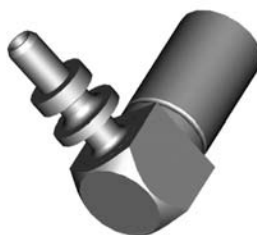

THREAD	FLARE	TUBE SIZE	OAL	FITS
-	-	8mm	86mm	A

HF38

THREAD	FLARE	TUBE SIZE	OAL	FITS
-	-	8mm	86mm	A

HF71

THREAD	FLARE	TUBE SIZE	OAL	FITS
-	-	7mm	130mm	A

HF72

THREAD	FLARE	TUBE SIZE	OAL	FITS
-	-	7mm	130mm	A

HF73

THREAD	FLARE	TUBE SIZE	OAL	FITS
-	-	7mm	95mm	A

HF74

THREAD	FLARE	TUBE SIZE	OAL	FITS
-	-	7mm	95mm	A

HF300

THREAD	FLARE	TUBE SIZE	OAL	FITS
-	-	8mm	190mm	US

HF301

THREAD	FLARE	TUBE SIZE	OAL	FITS
-	-	8mm	190mm	US

HF35

THREAD	FLARE	TUBE SIZE	OAL	FITS
-	-	-	43mm	US

HF62

THREAD	FLARE	TUBE SIZE	OAL	FITS
-	-	-	35mm	US

HF83

O-Ring Included

THREAD	FLARE	TUBE SIZE	OAL	FITS
-	-	-	35mm	US

HF30