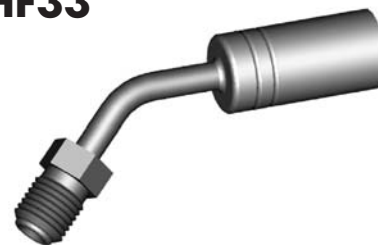

HF16

Swivel

THREAD	FLARE	TUBE SIZE	OAL	FITS
3/8"NF	Double	3/16"	57mm	V

HF16B

Swivel - Brass

THREAD	FLARE	TUBE SIZE	OAL	FITS
3/8"NF	Double	3/16"	49mm	V

HF17

Swivel 90°

THREAD	FLARE	TUBE SIZE	OAL	FITS
3/8"NF	Double	3/16"	49mm	V

HF18

Swivel

THREAD	FLARE	TUBE SIZE	OAL	FITS
1/2"NF	Double	5/16"	72mm	V

HF28

Swivel

THREAD	FLARE	TUBE SIZE	OAL	FITS
1/2"NF	Double	5/16"	60mm	V

HF29

Swivel 90°

THREAD	FLARE	TUBE SIZE	OAL	FITS
1/2"NF	Double	5/16"	62mm	V

HF33

Swivel 45°

THREAD	FLARE	TUBE SIZE	OAL	FITS
3/8"NF	Double	3/16"	65mm	V

HF34

Swivel

THREAD	FLARE	TUBE SIZE	OAL	FITS
M10 x 1	Double	3/16"	71mm	V