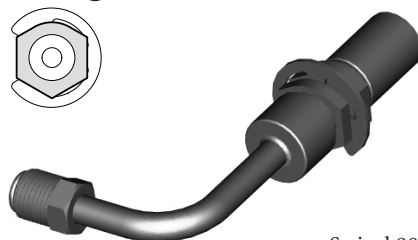

THREAD	FLARE	TUBE SIZE	OAL	FITS
7/16"NS	Double	1/4"	-	US

HF97

Swivel

THREAD	FLARE	TUBE SIZE	OAL	FITS
7/16"NS	Double	1/4"	-	US

HF98

Swivel 90°

THREAD	FLARE	TUBE SIZE	OAL	FITS
9/16"NF	Double	1/4"	-	US

HF99

Swivel 95°

THREAD	FLARE	TUBE SIZE	OAL	FITS
M10 x 1	DIN	3/16"	-	US

MALE SWIVEL

A = Asian EU = European US = United States UNI = Universal V = Various

MISCELLANEOUS HOSE FITTINGS

MALE SWIVEL

HF100

Swivel

THREAD	FLARE	TUBE SIZE	OAL	FITS
7/16"NS	Double	1/4"	81mm	US

HF101

Swivel 90°

THREAD	FLARE	TUBE SIZE	OAL	FITS
7/16"NS	Double	1/4"	-	US

HF09

Swivel
No. 3 JIC

THREAD	FLARE	TUBE SIZE	OAL	FITS
3/8"NF	37° Double	3/16"	58mm	V