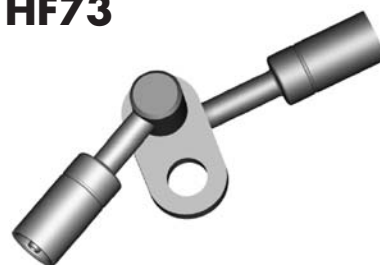

US = United States

UNI = Universal

V = Various

MISCELLANEOUS HOSE FITTINGS

HF32

8.75mm Hole

THREAD	FLARE	TUBE SIZE	OAL	FITS
-	-	1/4"	75mm	A

HF37

THREAD	FLARE	TUBE SIZE	OAL	FITS
-	-	8mm	86mm	A

HF38

THREAD	FLARE	TUBE SIZE	OAL	FITS
-	-	8mm	86mm	A

HF71

THREAD	FLARE	TUBE SIZE	OAL	FITS
-	-	7mm	130mm	A

HF72

THREAD	FLARE	TUBE SIZE	OAL	FITS
-	-	7mm	130mm	A

HF73

THREAD	FLARE	TUBE SIZE	OAL	FITS
-	-	7mm	95mm	A

HF74

THREAD	FLARE	TUBE SIZE	OAL	FITS
-	-	7mm	95mm	A

HF300

THREAD	FLARE	TUBE SIZE	OAL	FITS
-	-	8mm	190mm	US

HF301

THREAD	FLARE	TUBE SIZE	OAL	FITS
-	-	8mm	190mm	US