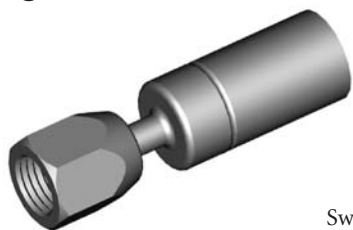

Swivel 95°

THREAD	FLARE	TUBE SIZE	OAL	FITS
M10 x 1	DIN	3/16"	-	US

MALE SWIVEL

A = Asian EU = European US = United States UNI = Universal V = Various

MISCELLANEOUS HOSE FITTINGS

MALE SWIVEL

HF100

Swivel

THREAD	FLARE	TUBE SIZE	OAL	FITS
7/16"NS	Double	1/4"	81mm	US

HF101

Swivel 90°

THREAD	FLARE	TUBE SIZE	OAL	FITS
7/16"NS	Double	1/4"	-	US

HF09

Swivel
No. 3 JIC

THREAD	FLARE	TUBE SIZE	OAL	FITS
3/8"NF	37° Double	3/16"	58mm	V

HF10

Swivel 45°
No. 3 JIC

THREAD	FLARE	TUBE SIZE	OAL	FITS
3/8"NF	37° Double	3/16"	52mm	V

HF11

Swivel 90°
No. 3 JIC

THREAD	FLARE	TUBE SIZE	OAL	FITS
3/8"NF	37° Double	3/16"	45mm	V

FEMALE SWIVEL

HF12