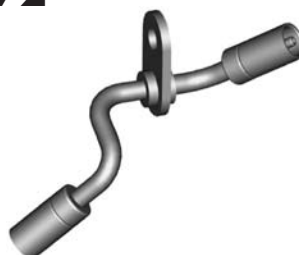

US = United States

UNI = Universal

V = Various

MISCELLANEOUS HOSE FITTINGS

HF32

8.75mm Hole

THREAD	FLARE	TUBE SIZE	OAL	FITS
-	-	1/4"	75mm	A

HF37

THREAD	FLARE	TUBE SIZE	OAL	FITS
-	-	8mm	86mm	A

HF38

THREAD	FLARE	TUBE SIZE	OAL	FITS
-	-	8mm	86mm	A

HF71

THREAD	FLARE	TUBE SIZE	OAL	FITS
-	-	7mm	130mm	A

HF72

THREAD	FLARE	TUBE SIZE	OAL	FITS
-	-	7mm	130mm	A

HF73

THREAD	FLARE	TUBE SIZE	OAL	FITS
-	-	7mm	95mm	A

HF74

THREAD	FLARE	TUBE SIZE	OAL	FITS
-	-	7mm	95mm	A

HF300

THREAD	FLARE	TUBE SIZE	OAL	FITS
-	-	8mm	190mm	US

HF301

THREAD	FLARE	TUBE SIZE	OAL	FITS
-	-	8mm	190mm	US