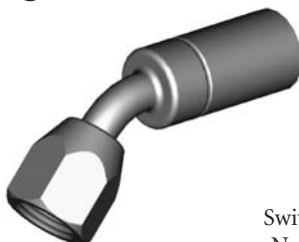

Swivel 95°

THREAD	FLARE	TUBE SIZE	OAL	FITS
M10 x 1	DIN	3/16"	-	US

MALE SWIVEL

A = Asian EU = European US = United States UNI = Universal V = Various

MISCELLANEOUS HOSE FITTINGS

MALE SWIVEL

HF100

Swivel

THREAD	FLARE	TUBE SIZE	OAL	FITS
7/16"NS	Double	1/4"	81mm	US

HF101

Swivel 90°

THREAD	FLARE	TUBE SIZE	OAL	FITS
7/16"NS	Double	1/4"	-	US

HF09

Swivel
No. 3 JIC

THREAD	FLARE	TUBE SIZE	OAL	FITS
3/8"NF	37° Double	3/16"	58mm	V

HF10

Swivel 45°
No. 3 JIC

THREAD	FLARE	TUBE SIZE	OAL	FITS
3/8"NF	37° Double	3/16"	52mm	V

HF11

Swivel 90°
No. 3 JIC

THREAD	FLARE	TUBE SIZE	OAL	FITS
3/8"NF	37° Double	3/16"	45mm	V

FEMALE SWIVEL

HF12

Swivel
No. 4 JIC

THREAD	FLARE	TUBE SIZE	OAL	FITS
7/16"NF	37° Double	1/4"	50mm	V

HF13

Swivel 45°
No. 4 JIC

THREAD	FLARE	TUBE SIZE	OAL	FITS
7/16"NF	37° Double	1/4"	56mm	V

HF14

Swivel 90°
No. 4 JIC

THREAD	FLARE	TUBE SIZE	OAL	FITS
7/16"NF	37° Double	1/4"	48mm	V