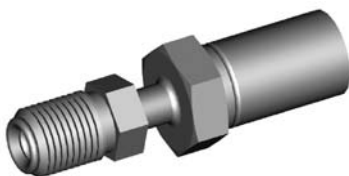

THREAD	FLARE	TUBE SIZE	OAL	FITS
3/8"NF	Double	3/16"	49mm	V

HF18

Swivel

THREAD	FLARE	TUBE SIZE	OAL	FITS
1/2"NF	Double	5/16"	72mm	V

HF28

Swivel

THREAD	FLARE	TUBE SIZE	OAL	FITS
1/2"NF	Double	5/16"	60mm	V

HF29

Swivel 90°

THREAD	FLARE	TUBE SIZE	OAL	FITS
1/2"NF	Double	5/16"	62mm	V

HF33

Swivel 45°

THREAD	FLARE	TUBE SIZE	OAL	FITS
3/8"NF	Double	3/16"	65mm	V

HF34

Swivel

THREAD	FLARE	TUBE SIZE	OAL	FITS
M10 x 1	Double	3/16"	71mm	V

HF39

Swivel

THREAD	FLARE	TUBE SIZE	OAL	FITS
7/16"NS	Double	1/4"	54mm	V

HF52

Swivel

THREAD	FLARE	TUBE SIZE	OAL	FITS
M10 x 1	DIN	3/16"	57mm	US

MALE SWIVEL

A = Asian

EU = European

US = United States

UNI = Universal

V = Various

MISCELLANEOUS HOSE FITTINGS

HF53

Swivel

THREAD	FLARE	TUBE SIZE	OAL	FITS
M10 x 1	DIN	3/16"	57mm	US