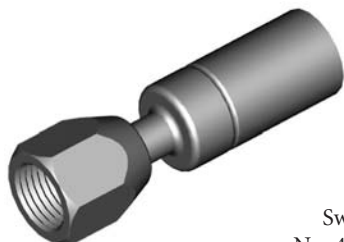

Swivel 95°

THREAD	FLARE	TUBE SIZE	OAL	FITS
M10 x 1	DIN	3/16"	-	US

MALE SWIVEL

A = Asian EU = European US = United States UNI = Universal V = Various

MISCELLANEOUS HOSE FITTINGS

MALE SWIVEL

HF100

Swivel

THREAD	FLARE	TUBE SIZE	OAL	FITS
7/16"NS	Double	1/4"	81mm	US

HF101

Swivel 90°

THREAD	FLARE	TUBE SIZE	OAL	FITS
7/16"NS	Double	1/4"	-	US

HF09

Swivel
No. 3 JIC

THREAD	FLARE	TUBE SIZE	OAL	FITS
3/8"NF	37° Double	3/16"	58mm	V

HF10

Swivel 45°
No. 3 JIC

THREAD	FLARE	TUBE SIZE	OAL	FITS
3/8"NF	37° Double	3/16"	52mm	V

HF11

Swivel 90°
No. 3 JIC

THREAD	FLARE	TUBE SIZE	OAL	FITS
3/8"NF	37° Double	3/16"	45mm	V

FEMALE SWIVEL

HF12

Swivel
No. 4 JIC

THREAD	FLARE	TUBE SIZE	OAL	FITS
7/16"NF	37° Double	1/4"	50mm	V

HF13

Swivel 45°
No. 4 JIC

THREAD	FLARE	TUBE SIZE	OAL	FITS
7/16"NF	37° Double	1/4"	56mm	V

HF14

Swivel 90°
No. 4 JIC

THREAD	FLARE	TUBE SIZE	OAL	FITS
7/16"NF	37° Double	1/4"	48mm	V