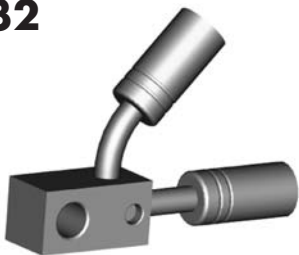

Swivel
No. 4 JIC

THREAD	FLARE	TUBE SIZE	OAL	FITS
7/16"NF	37° Double	1/4"	50mm	V

HF13

Swivel 45°
No. 4 JIC

THREAD	FLARE	TUBE SIZE	OAL	FITS
7/16"NF	37° Double	1/4"	56mm	V

HF14

Swivel 90°
No. 4 JIC

THREAD	FLARE	TUBE SIZE	OAL	FITS
7/16"NF	37° Double	1/4"	48mm	V

HF61

Swivel
No. 2 JIC

THREAD	FLARE	TUBE SIZE	OAL	FITS
5/16"NF	37° Double	-	35mm	V

HF102

Swivel

THREAD	FLARE	TUBE SIZE	OAL	FITS
M12 x 1	Double	1/4"	50mm	V

A = Asian

EU = European

US = United States

UNI = Universal

V = Various

MISCELLANEOUS HOSE FITTINGS

HF32

8.75mm Hole

THREAD	FLARE	TUBE SIZE	OAL	FITS
-	-	1/4"	75mm	A

HF37